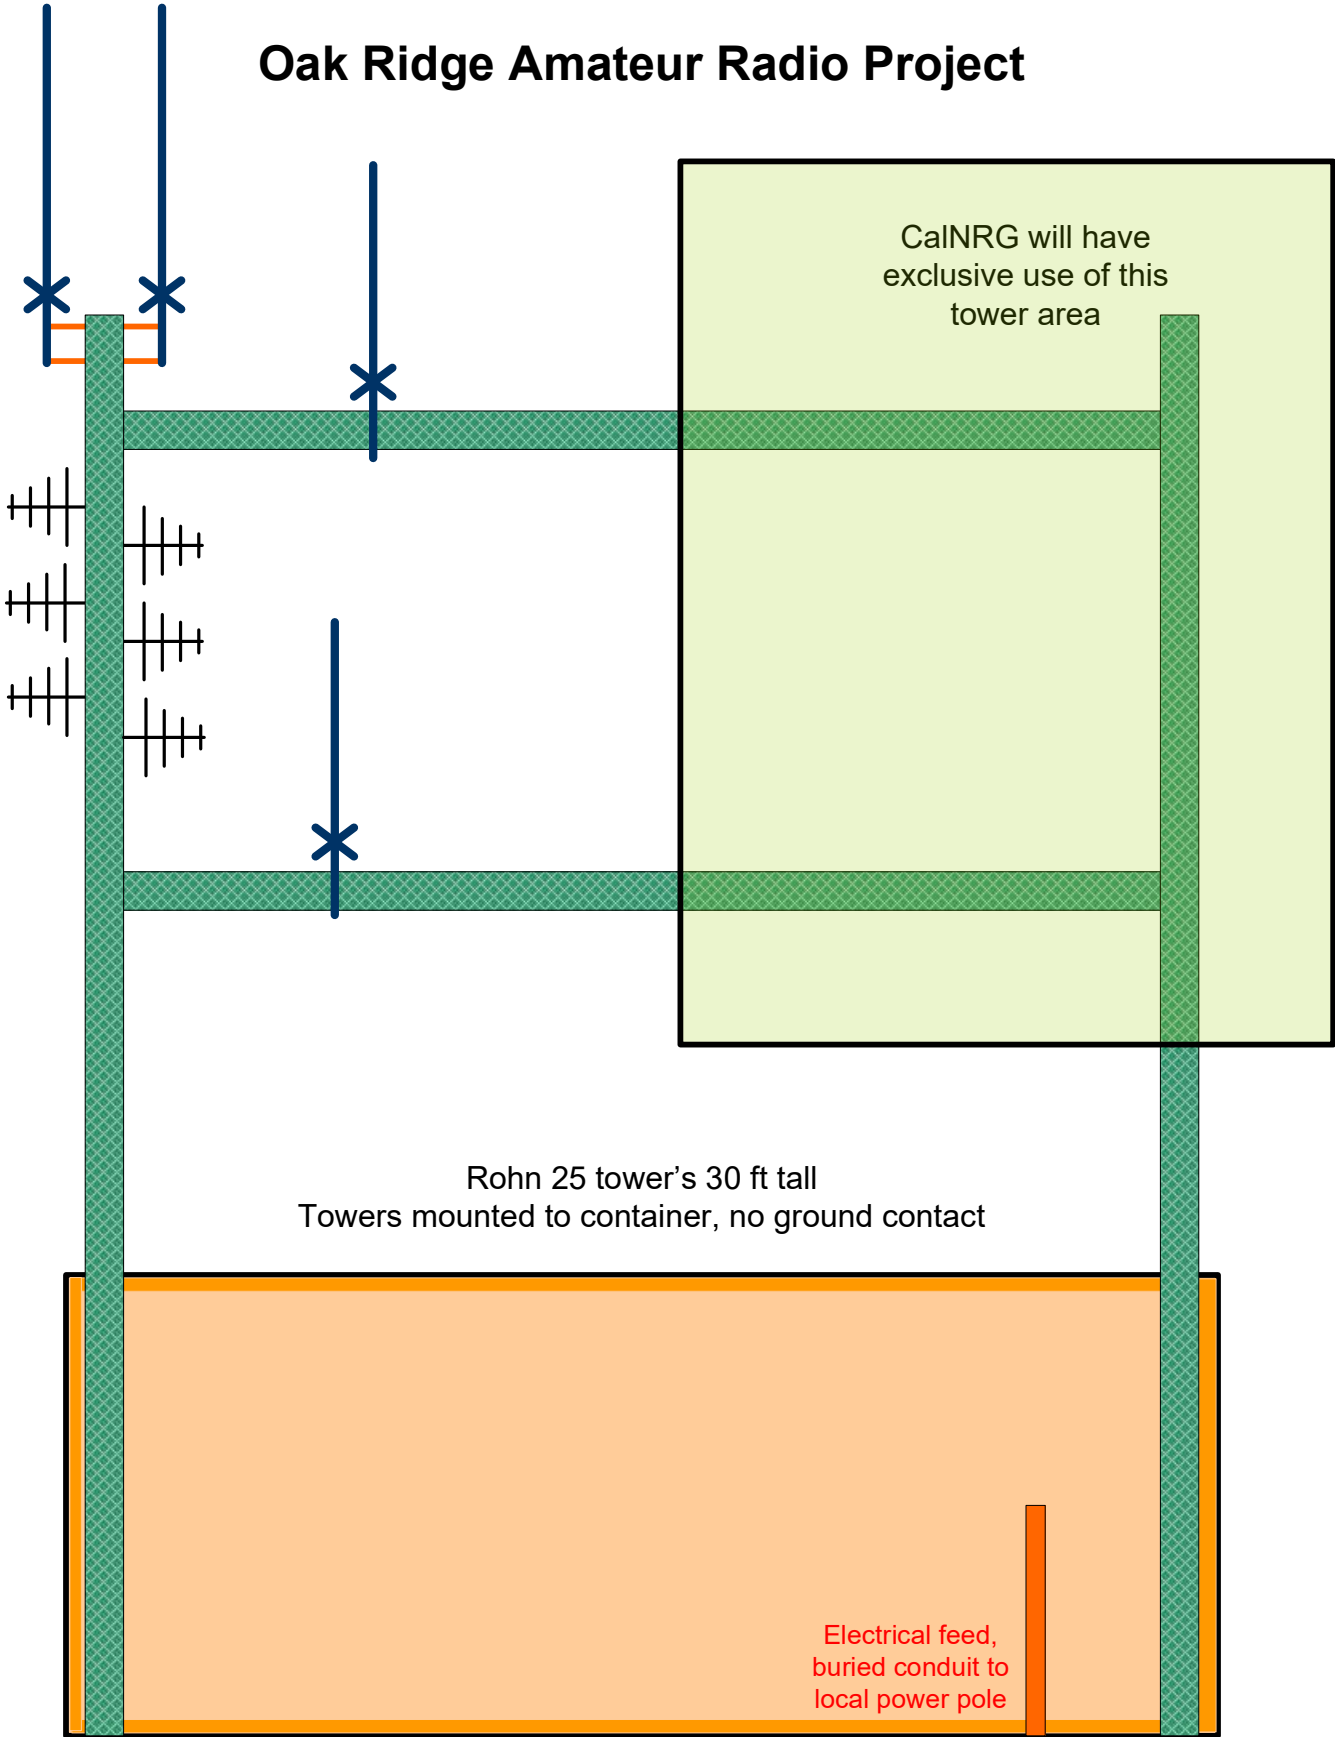

Oak Ridge Amateur Radio Project

Oak Ridge Amateur Radio Project

10 ft x 8 ft Container
Interior View

Panel Schedule
 CB1 – Lights
 CB2 – AC
 CB3 – Battery Bank
 CB4 – Convenience 1
 CB5 – Convenience 2
 CD6 – CalNRG
 Lights will be on a timer

Oak Ridge Amateur Radio Project

Rohn 25 tower's 30 ft tall
Towers mounted to container, no ground contact

10 ft x 8 ft Container
North View

Oak Ridge Amateur Radio Project

CaINRG will have exclusive use of this tower area

2 each 1-5/8" poles to mount microwave dish antennas

10 ft x 8 ft Container South View

Oak Ridge Amateur Radio Project

10 ft x 8 ft Container
East View

Oak Ridge Amateur Radio Project

Researching Unistrut Brace

Container Double Doors

10 ft x 8 ft Container
West View