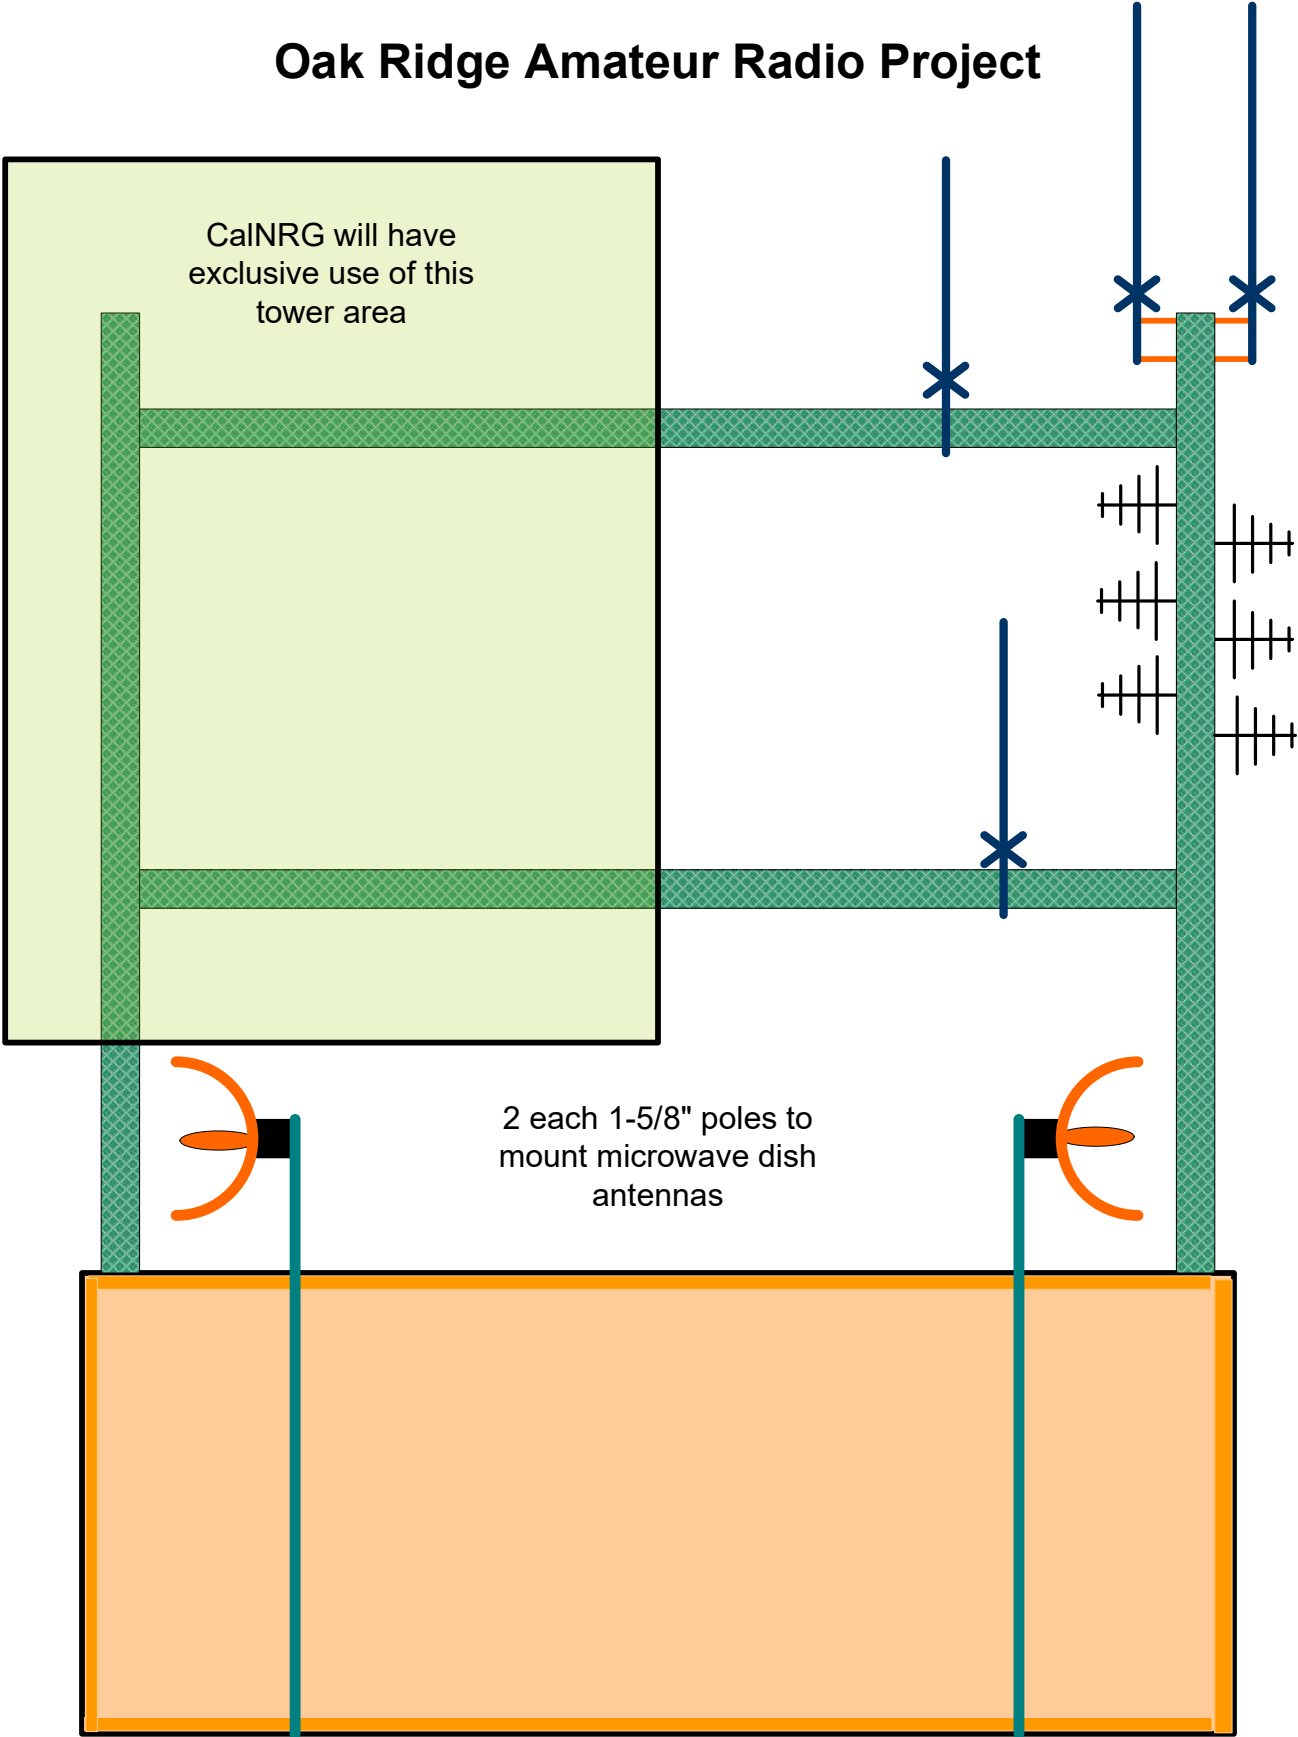

Oak Ridge Amateur Radio Project

Oak Ridge Amateur Radio Project

10 ft x 8 ft Container
Interior View

Panel Schedule
 CB1 – Lights
 CB2 – AC
 CB3 – Battery Bank
 CB4 – Convenience 1
 CB5 – Convenience 2
 CD6 – CalNRG
 Lights will be on a timer

Oak Ridge Amateur Radio Project

Rohn 25 tower's 30 ft tall
Towers mounted to container, no ground contact

10 ft x 8 ft Container
North View

Oak Ridge Amateur Radio Project

CaINRG will have exclusive use of this tower area

2 each 1-5/8" poles to mount microwave dish antennas

10 ft x 8 ft Container South View

Oak Ridge Amateur Radio Project

10 ft x 8 ft Container
East View

Oak Ridge Amateur Radio Project

Researching Unistrut Brace

Container Double Doors

10 ft x 8 ft Container
West View