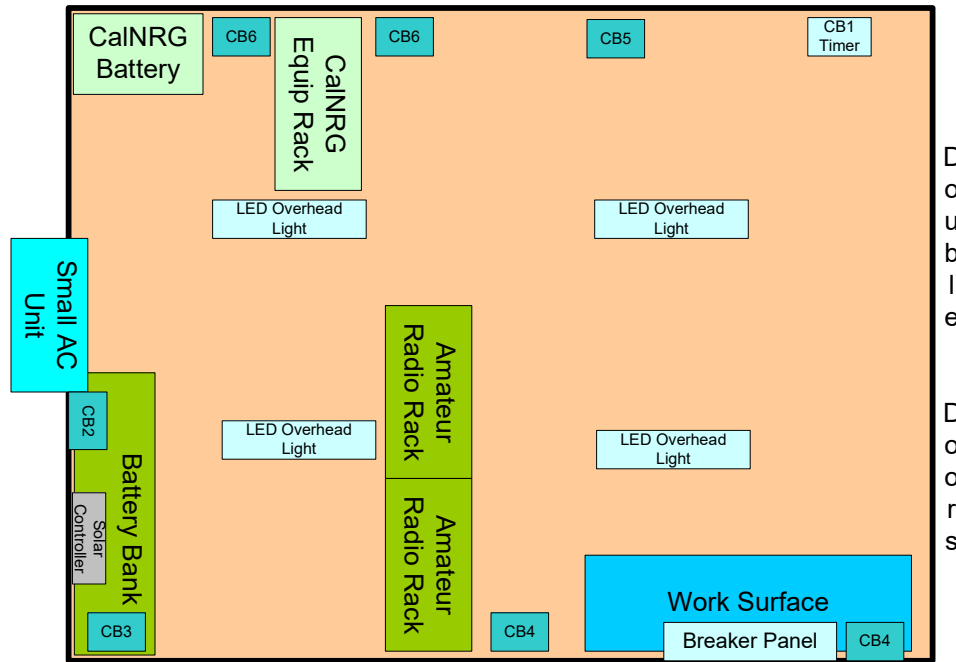

Oak Ridge Amateur Radio Project

Oak Ridge Amateur Radio Project

10 ft x 8 ft Container
Interior View

Panel Schedule
 CB1 – Lights
 CB2 – AC
 CB3 – Battery Bank
 CB4 – Convenience 1
 CB5 – Convenience 2
 CD6 – CalNRG
 Lights will be on a timer

Oak Ridge Amateur Radio Project

Rohn 25 tower's 30 ft tall
Towers mounted to container, no ground contact

10 ft x 8 ft Container
North View

Oak Ridge Amateur Radio Project

CaINRG will have exclusive use of this tower area

2 each 1-5/8" poles to mount microwave dish antennas

10 ft x 8 ft Container South View

Oak Ridge Amateur Radio Project

10 ft x 8 ft Container
East View

Oak Ridge Amateur Radio Project

Researching Unistrut Brace