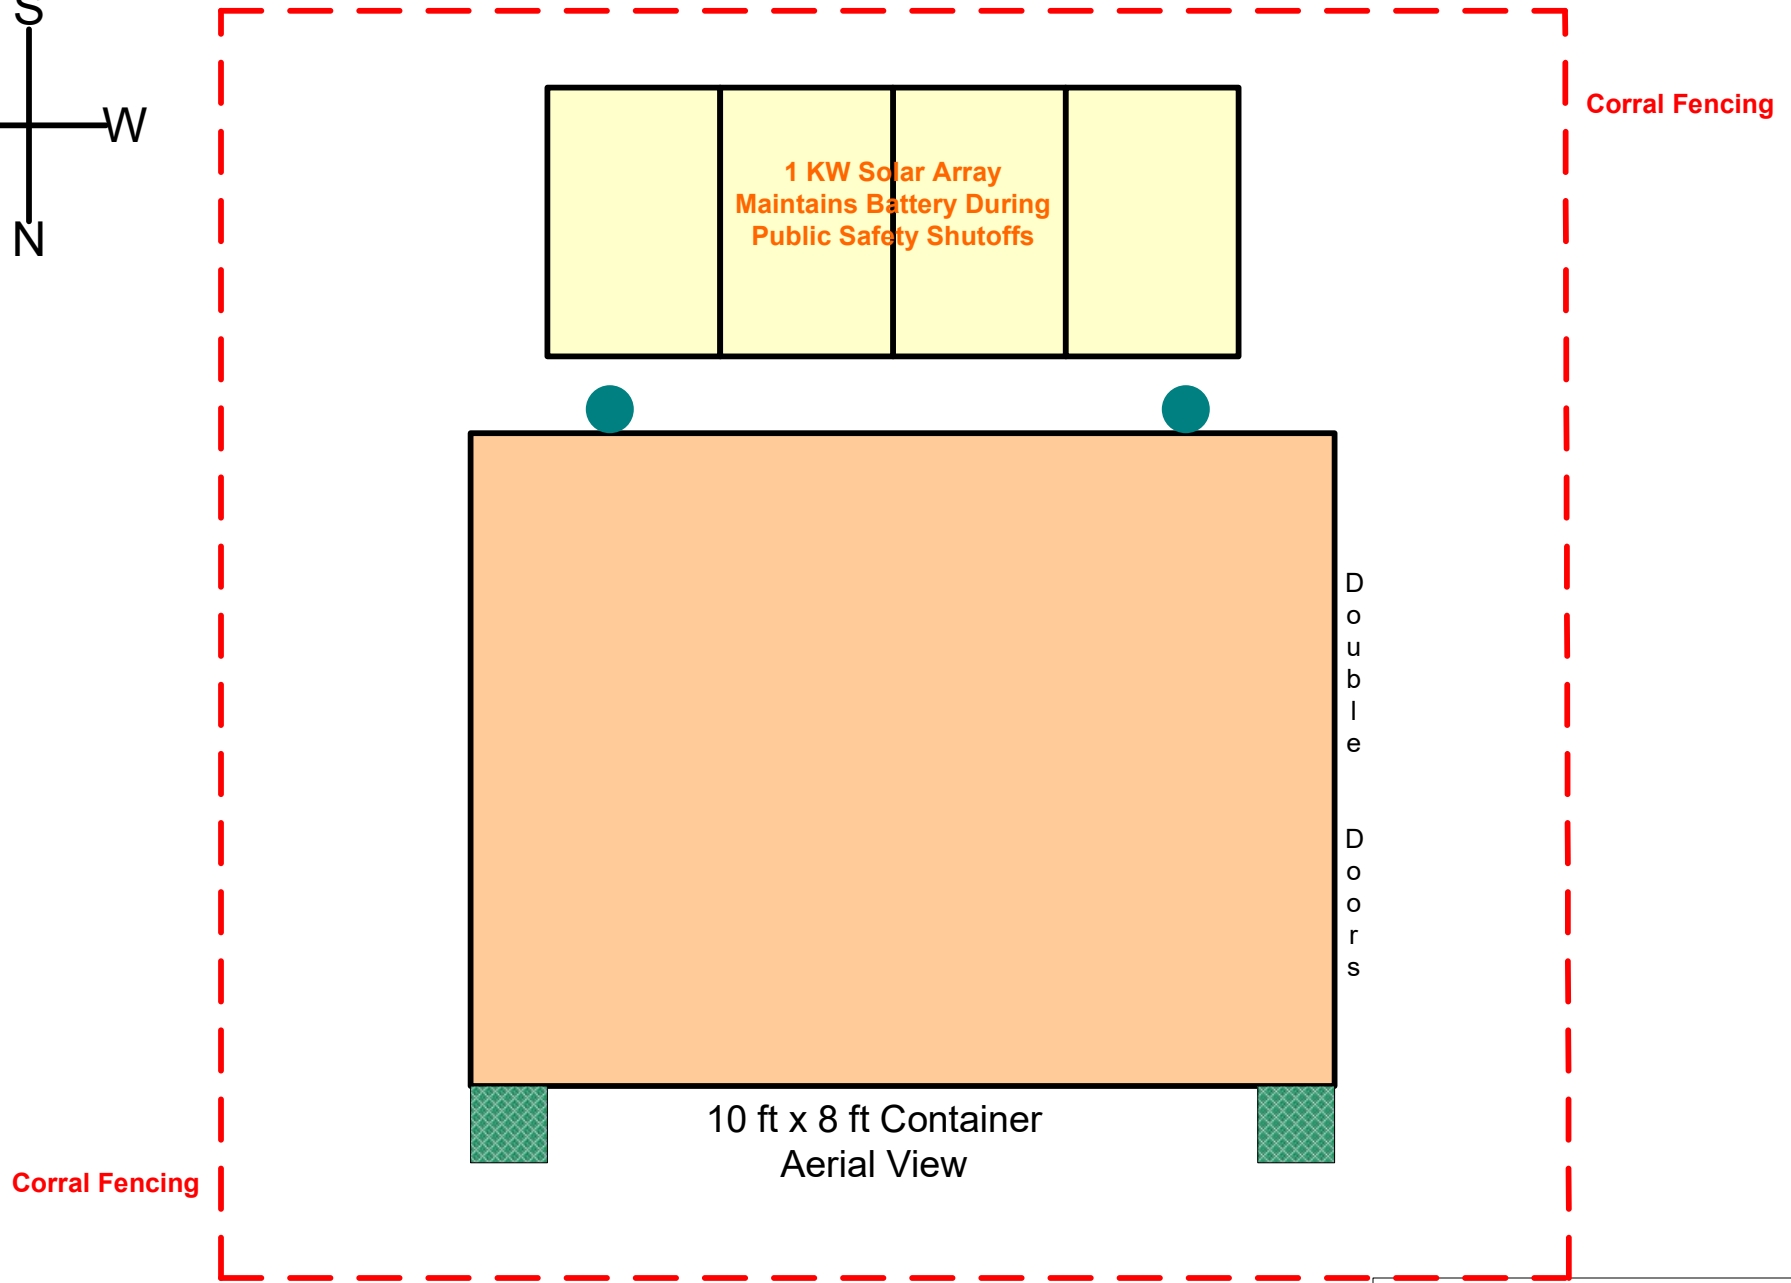

Oak Ridge Amateur Radio Project

Oak Ridge Amateur Radio Project

10 ft x 8 ft Container
Interior View

Panel Schedule
 CB1 – Lights
 CB2 – AC
 CB3 – Battery Bank
 CB4 – Convenience 1
 CB5 – Convenience 2
 CD6 – CalNRG
 Lights will be on a timer

Oak Ridge Amateur Radio Project

Rohn 25 tower's 30 ft tall
Towers mounted to container, no ground contact

10 ft x 8 ft Container
North View

Oak Ridge Amateur Radio Project

CaINRG will have exclusive use of this tower area

2 each 1-5/8" poles to mount microwave dish antennas

10 ft x 8 ft Container South View

Oak Ridge Amateur Radio Project

10 ft x 8 ft Container
East View

Oak Ridge Amateur Radio Project

Researching Unistrut Brace

Container Double Doors

10 ft x 8 ft Container
West View